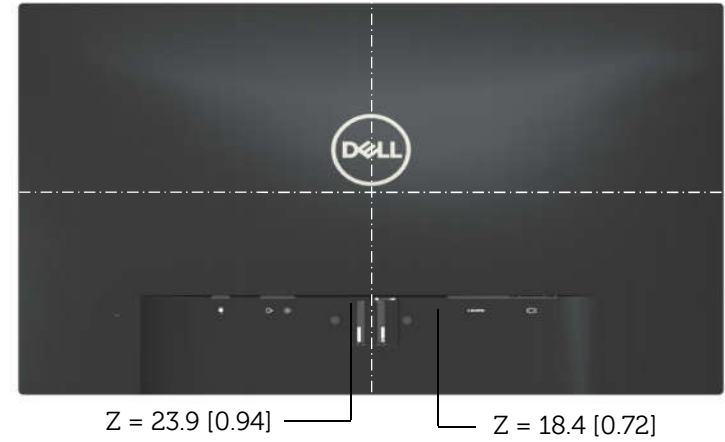

S2218H / S2218M Outline Dimension

Unit: mm (inch)
 Dimension: Nominal
 Scale: Not to scale

Back view of Monitor without stand

S2318H / S2318M Outline Dimension

Unit: mm (inch)
 Dimension: Nominal
 Scale: Not to scale

Back view of Monitor without stand